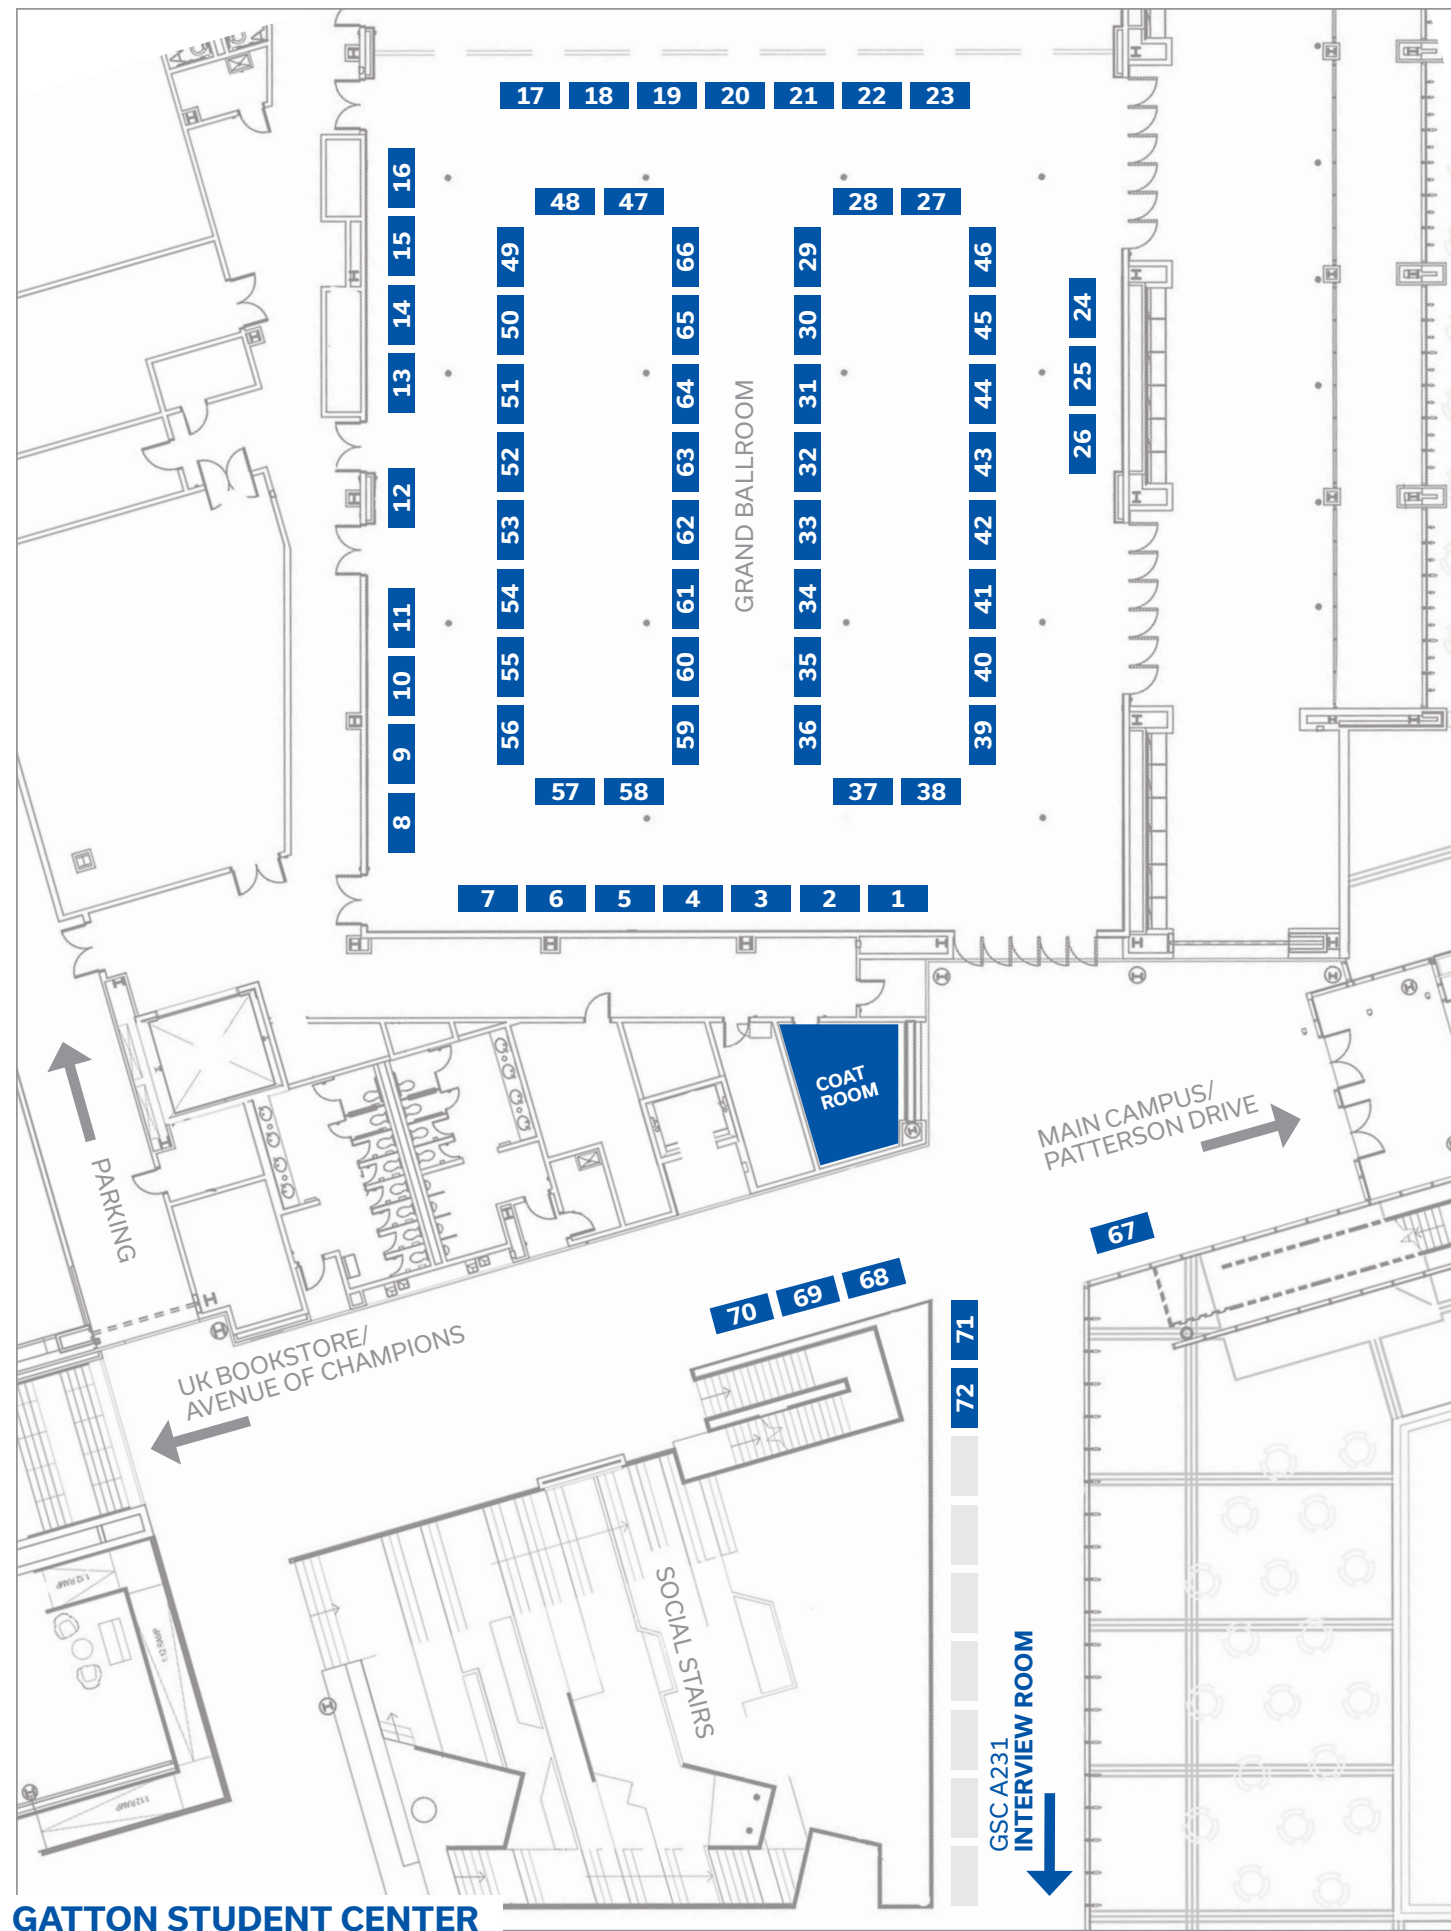

GATTON STUDENT CENTER

Friday, February 23
 9am–3pm
 Gatton Student Center

University of Kentucky.

Design Career Fair

- Architecture
- Historic Preservation
- Interiors
- Landscape Architecture
- Product Design